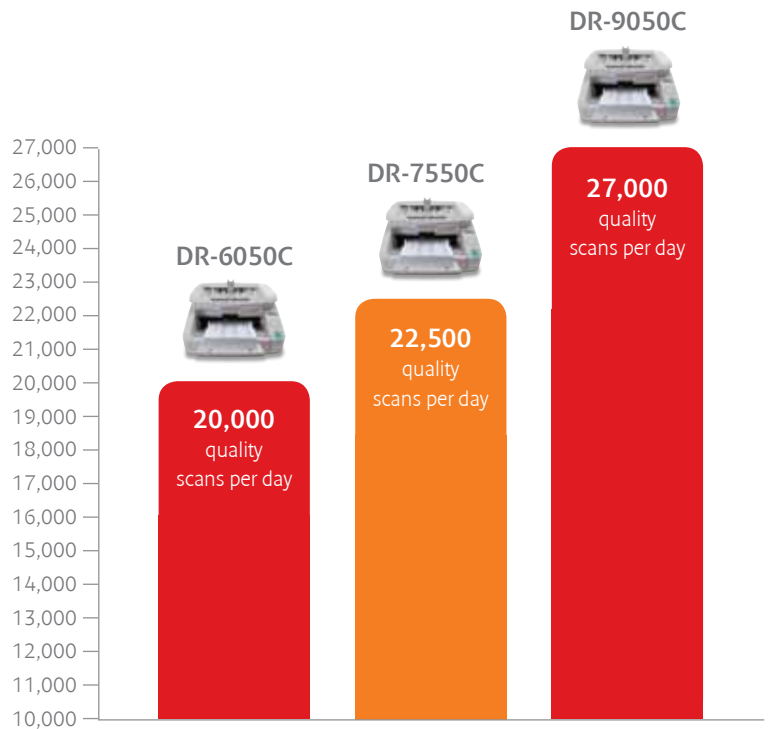

Built to be busy.

Because scanning is critical to so much of your document management and archiving, you need scanners durable enough to deal with heavy work loads. That's why these high speed models are highly robust, easily handling up to 27,000 scans per day with minimal maintenance, providing both reassurance and a healthy return on investment.

From a highly productive source.

If you need results, where better to start than with the proven technology of one of the market leaders in high speed business document scanning. Every Canon model contains the latest cutting edge features and refinements designed to exactly match the business needs of managers, while maximising productivity for users.

Note: These are suggested daily scanning volumes based on scanning speed and assumed daily time of use.