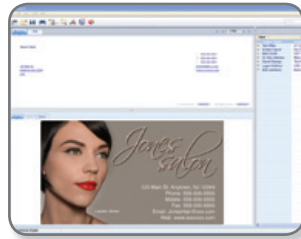

Efficiently Organize Contacts

Use the included Presto! BizCard software to scan and export contact information directly to Microsoft[®] Outlook[®] and other contact management programs

Images are for illustrative purposes only.

brother[®]
at your side

Efficiently Scan Two-sided Documents in a Single Pass

Model Number: DS-700D

Robust Software

The included software makes the DS-700D a powerful scanning package:

Presto!® PageManager® 9 (Windows® and Mac®)

- Scan and organize digitized files... View, edit, e-mail or save files as searchable PDF, HTML, RTF, or TXT files.
- Quickly merge multiple file formats from various folders into a single, multi-page PDF.
- Define a folder as a document inbox for e-mail attachments so you can easily monitor all incoming files.
- Scan to E-mail, Scan to Folder, Scan to OCR, Scan to PDF, or any designated application.

Presto! BizCard 6 (Windows®) / Presto! BizCard 5 (Mac®)

- Scan and export contact information directly to Microsoft® Outlook® and other contact management systems.
- Capture and convert business cards into a searchable and editable database.
- Sort contacts by company group, category, first or last name.