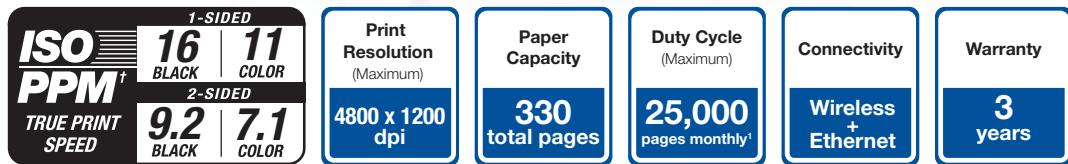

WorkForce® Pro WP-4533

Multifunction Workgroup Color Printer

Print | Copy | Scan | Fax | Ethernet | Wi-Fi®

Engineered for Business.

- Up to 50% less color printing cost than color laser² — cost-efficient professional prints
- Outstanding support — three-year limited warranty; second-business-day shipping service
- Large cartridge capacity — print/copy up to six reams of paper, up to 3400 black and color pages, without changing the cartridge³
- Laser-sharp text and photo-quality prints — 4800 x 1200 dpi for professional results that won't smudge or fade
- Save up to 50% of your paper supply — built-in automatic two-sided printing/copying
- Remarkable durability — 25,000-page maximum monthly duty cycle; up to 1650 pages recommended monthly¹
- Reload paper less often — 330-sheet capacity, includes an 80-sheet rear-feed tray for envelopes, labels and specialty media; up to 580 sheets total with optional second paper tray
- Save energy — uses up to 70% less power than lasers⁴
- Print from anywhere — use EPSON Connect™ to print directly from popular mobile devices, plus print remotely from any device that can e-mail; also compatible with Apple® AirPrint™ and Google Cloud Print™⁵
- World's Fastest automatic two-sided printer⁶ plus fast First Set Out⁷ — ideal for busy workgroups
- Built-in networking — easily connect and share with others in your workgroup via wireless⁸ or Ethernet networking
- Do more — 30-page duplex Auto Document Feeder to scan and save easily. High-speed faxing in black and color with fax memory up to 180 pages; fax documents directly to/from a computer⁹