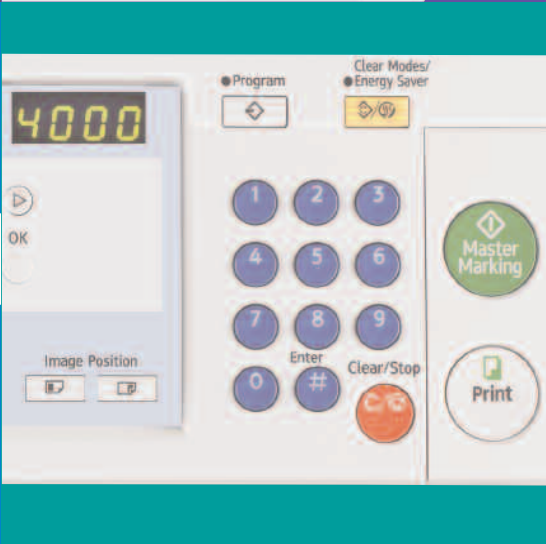

Ricoh Priort DX 4545
Digital duplicator
Speed, Quality And Value In A
Mid-Volume Digital Duplicator

RICOH

flexible

value

connected

Ricoh Priort DX 4545

Superior Performance Combines With Low Cost of Ownership To Deliver Unparalleled Value

See Quality Everyday

The Ricoh Priort DX 4545 incorporates technology designed to deliver outstanding reproduction...

- Create documents that look professional with smooth, solid images, clear grayscales and consistent halftones; the Ricoh Priort DX 4545 incorporates advanced ink control technology that distributes High Density Ink with precision and control.
- Further enhance image quality with the Priort DX 4545's Print Pressure Sensors, which automatically adjust for speed, temperature and humidity—key factors affecting print output.
- Fine-tune documents—whether they're text, a combination of text and photos, or handwritten originals—via User-Selectable Imaging Modes.