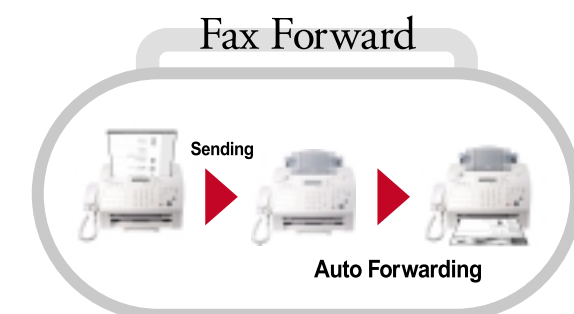

• Low Toner Notification

If the toner is low, SF-530/531P will send the information to your dealers, so that they can inform you of the low toner level and purchasing information. This feature will prevent you from missing important fax messages due to an empty toner.